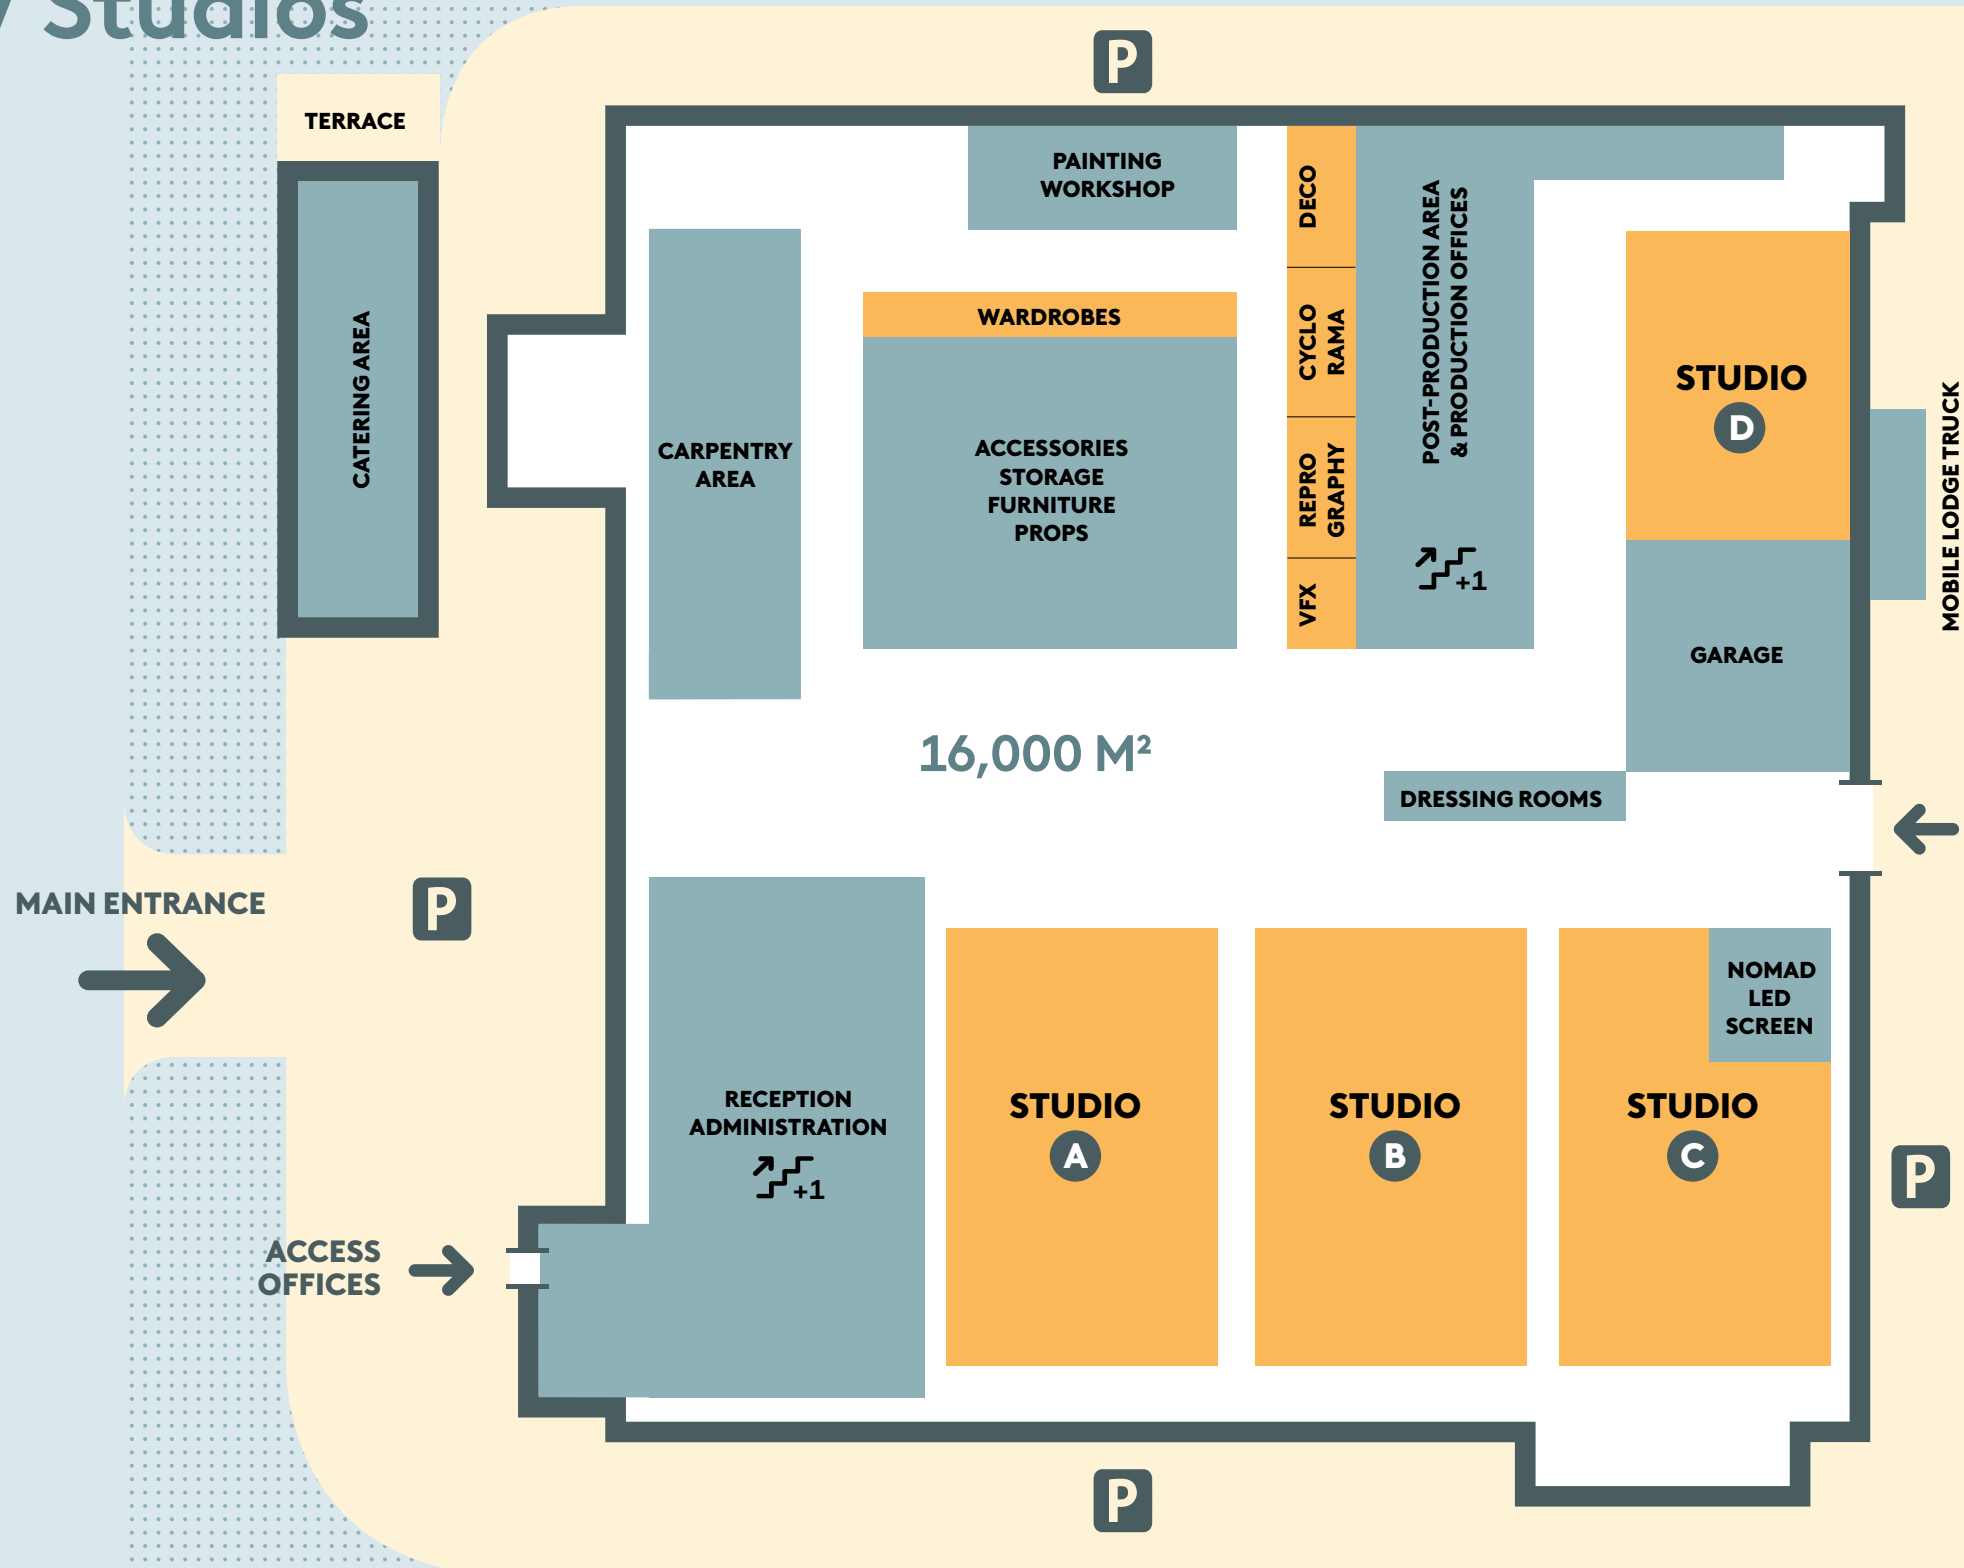

# V Studios

1h30

3h

ACCESS MAP

# V Studios

TRUCK ACCESS

- A** STUDIO 1,133 M<sup>2</sup>  
42m L x 26m W / 5,50m H
- B** STUDIO 1,133 M<sup>2</sup>  
42m L x 26m W / 5,50m H
- C** STUDIO 1,133 M<sup>2</sup>  
42m L x 26m W / 5,50m H  
NOMAD LED SCREEN
- D** STUDIO 600 M<sup>2</sup>  
30m L x 20m W / 5,50m H
- Accessible to PRM